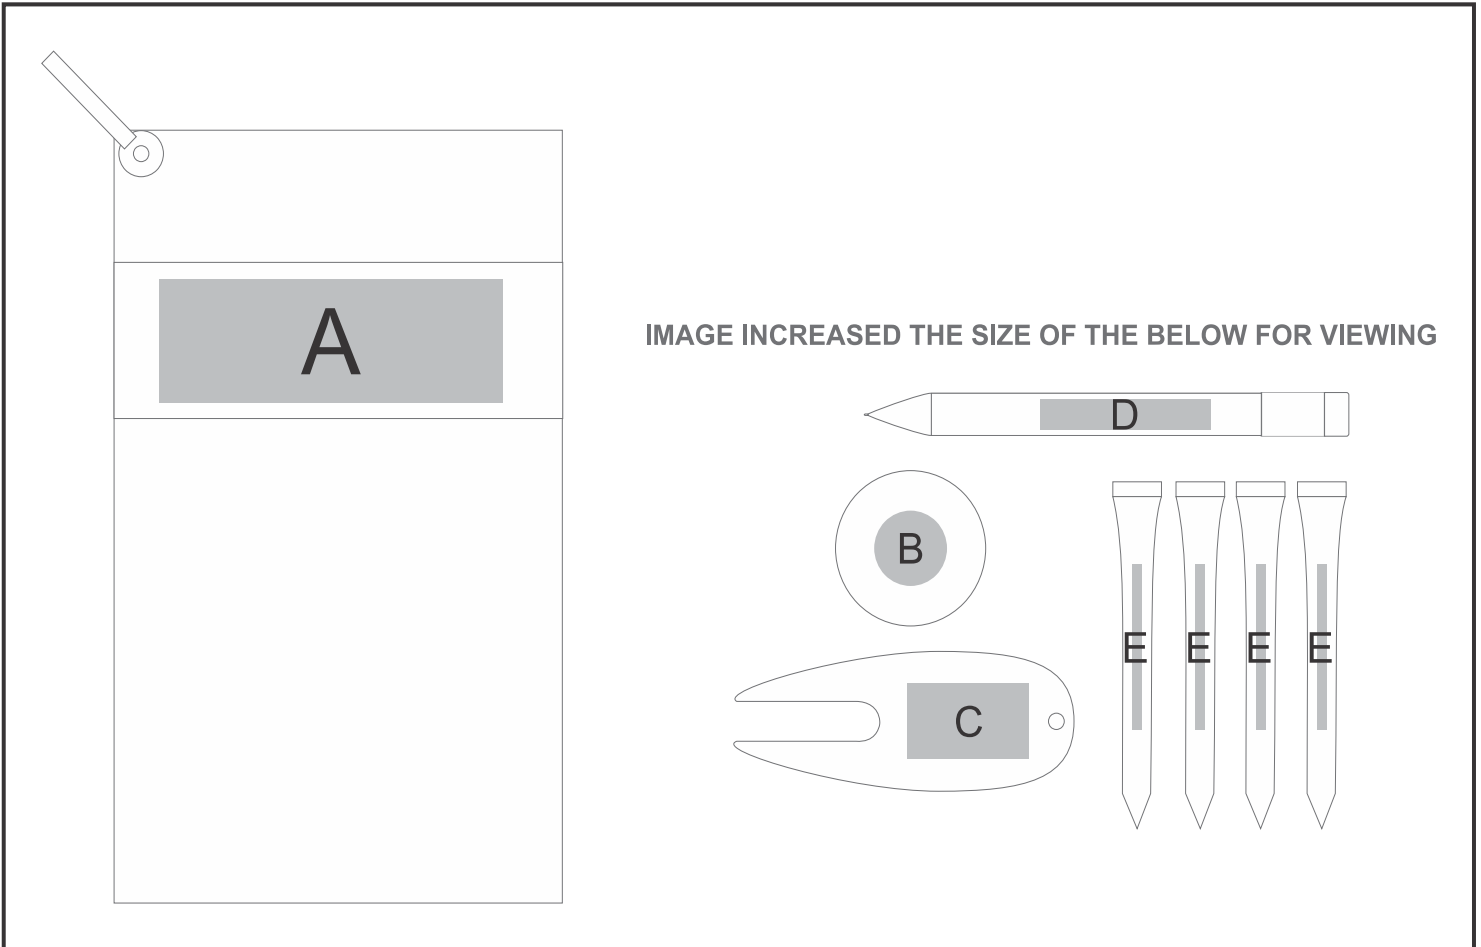

GP-AL-34-B

Altitude Monte Rei Golf Set

Need to know:

- Includes 1-Colour, 1-Position Screen Print on Towel (setup fees apply)

Branding Options:

Position	Branding Method (Branding Code)	No. of Colours	Dimension
A	Screen Print (SC)	2 Colours	230mm wide x 50mm high
A	Embroidery (EMB-A)	N/A	180mm wide x 80mm high
B	Pad Printing (PB)	4 Colours	15mm wide x 15mm high
C	Pad Printing (PB)	4 Colours	15mm wide x 25mm high
D	Pad Printing (PB)	4 Colours	35mm wide x 6mm high
E	Pad Printing (PB)	1 Colour	33mm wide x 2mm high